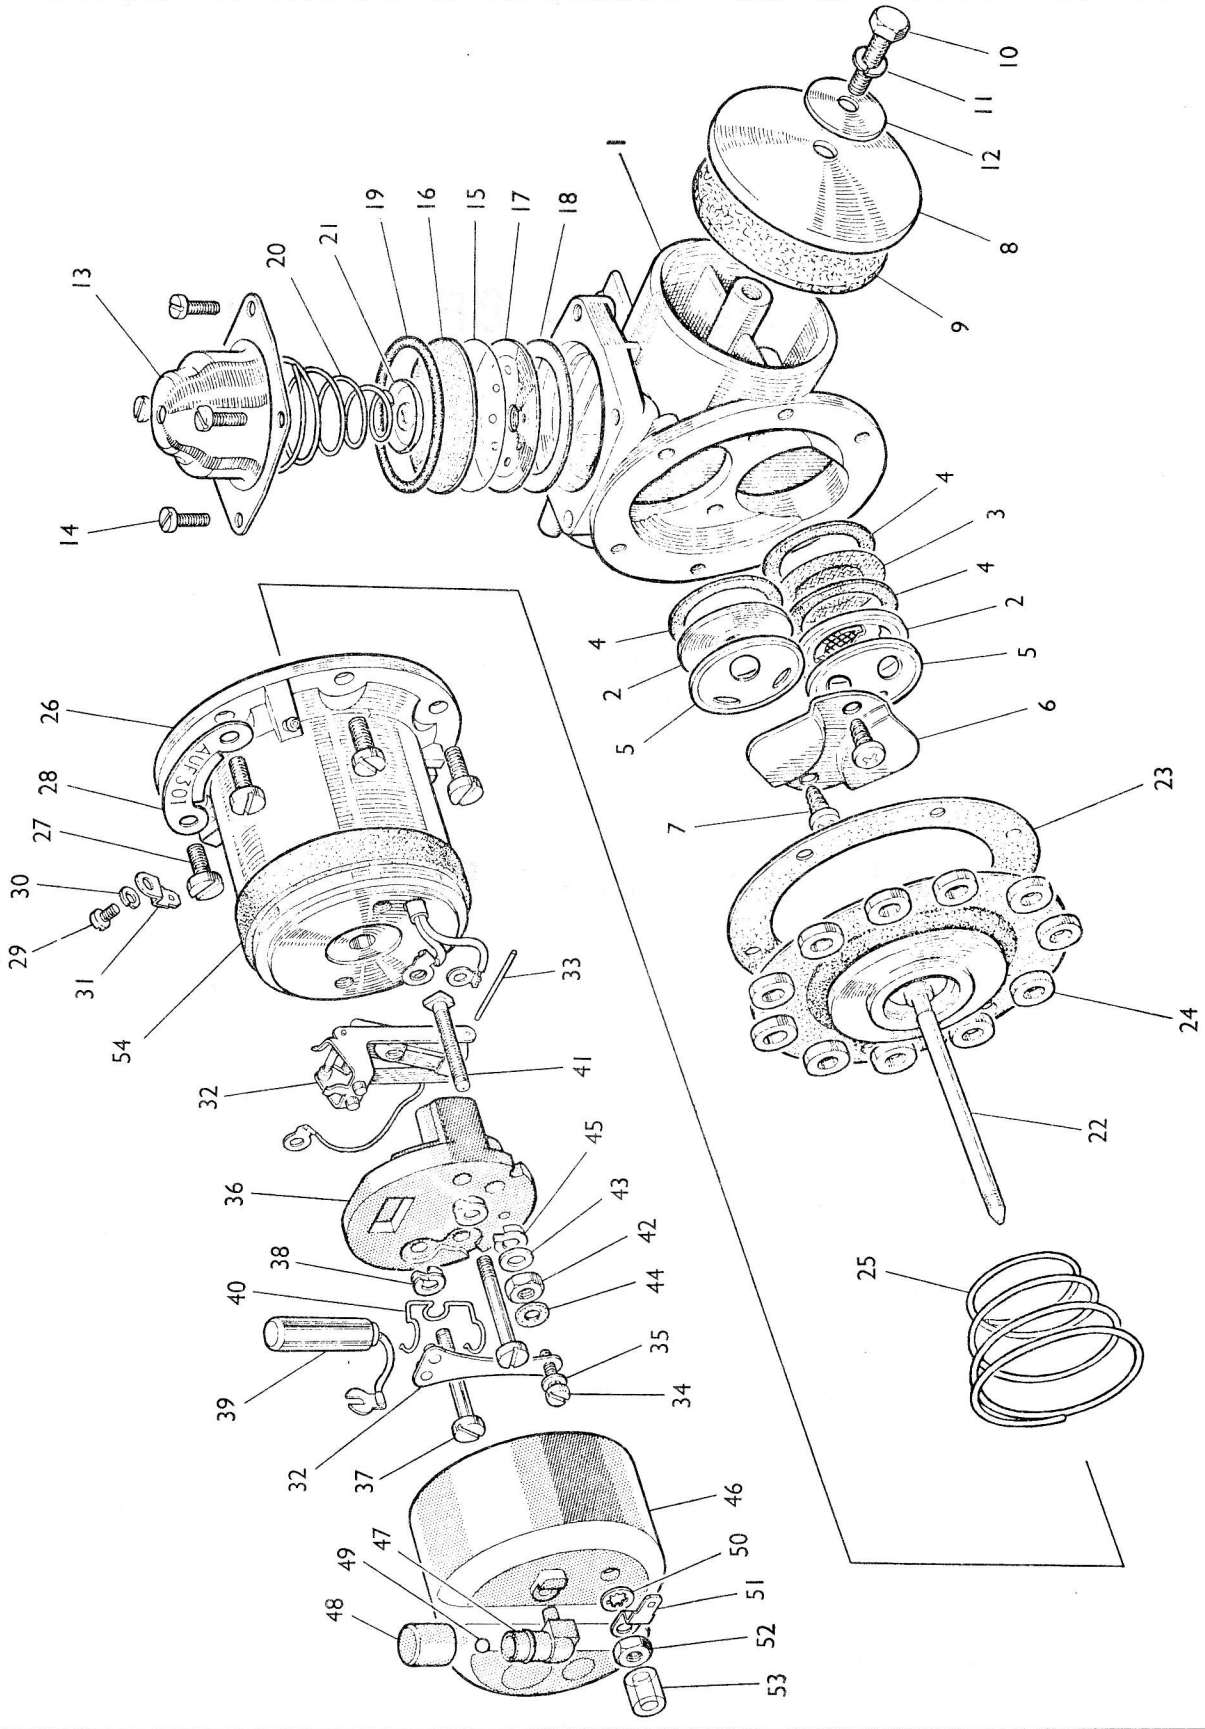

PETROL (Fuel) PUMP

5354

SECTION BF

PETROL (Fuel) PUMP

Plate Ref.	Rootes Part Number	DESCRIPTION	No. per Veh.	REMARKS
	1224634	PETROL (Fuel) PUMP	1	Up to B382001571
	1236116	PETROL (Fuel) PUMP	1	From B382001572
1	5042633	Body	1	
2	5042634			
		Valve assembly—Inlet and Outlet	2	
3	5042636	Inlet filter	1	
4	5042635	Sealing washer... ..	3	Up to B382001571
	5044631	Sealing washer... ..	3	From B382001572
5	5042637	Cover	2	
6		Clamp plate		} Not supplied
7		Screw—Self-tapping		
8	5042639	Dished cover	1	
9	5042638	Joint washer	1	
10	5042641	Fixing bolt 2 B.A. } Cover	1	
11	9660121	Spring washer } to body	1	
12	5042640	Dished washer }	1	
13	5042642	Cover } Air	1	Up to B382001571
	5044633	Cover } bottle	1	From B382001572
14	5042649	Screw, 4 B.A.—Cover to body	4	
15	5042645	DIAPHRAGM (Nylon)	1	Up to B382001571
	5044632	DIAPHRAGM (Nylon)	1	From B382001572
16	5042646	Support... ..	1	} Up to B382001571
17	5042647	Plate	1	
18	5042650	Washer—Plate... ..	1	
19	5042648	Sealing ring	1	Up to B382001571
	5044634	Sealing ring	1	From B382001572
20	5042643	Spring	1	} Up to B382001571
21	5042644	Cap—Spring	1	
22	5042651	DIAPHRAGM ASSEMBLY (Barrier)	1	
23	5042652	Joint Washer }	1	
24	5042653	Roller	11	
25	5042654	Spring	1	Up to B382001571
	5044635	Spring	1	From B382001572
26	5042657	COIL HOUSING	1	
27	39033080	Screw, 2 B.A.—Coil housing to pump body	6	
28		Identity label		Not supplied
29	39031040	Earth screw—4 B.A.	1	
30		Spring washer		Not supplied
31	9227107	Lucar connector—Earth screw	1	
32	5042658	ROCKER and BLADE	1	
33	5042661	Spindle—Rockers	1	
34		Screw, 5 BA—Blade		Not supplied
35	5042659	Dished washer—Blade	1	
36	5042660	PEDESTAL	1	
37	5042662	Screw } Pedestal	2	
38		Spring washer } to housing		Not supplied
39	5042667	Condenser	1	
40	5042666	Spring clip—Condenser	1	
41	5042663	Terminal screw 2 B.A.	1	
42	5042664	Terminal Nut	1	
43	5042665	Lead washer	1	
44	5042669	Washer	1	
45		Spring washer } Terminal screw		Not supplied
46	5042668	END COVER	1	
47	5042670	Valve body—Ventilator	1	
48	5042671	Ventilator cap	1	
49	5042672	Ball valve	1